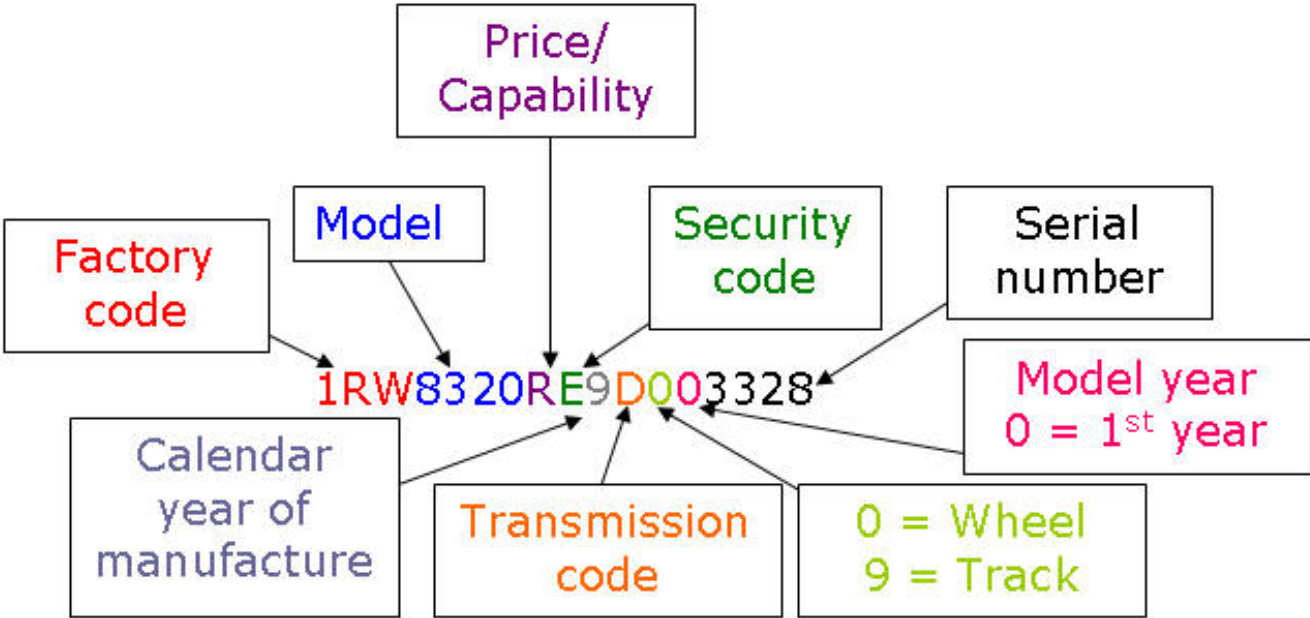

[John Deere Model Year Identification](#)

[John Deere Model Year Identification](#)

Also John Deere Lawn tractors Industrial tractors Skid-steer loaders Sort tractors by Model, Year, Power, Factory or Series.

- 1. [john deere model year identification](#)
- 2. [how do i tell what year my john deere is](#)
- 3. [john deere year identification](#)

These characters are needed when ordering parts or identifying a machine for any John Deere product support program.. Model identification can narrow the production year down to a range However, pinpointing an exact year requires a serial number.

[Download Dota Games For Android](#)

how do i tell what year my john deere is

[Social club download 1.0.9.5](#)

Model: Power: Years: 7R 210: 210 hp The original paperwork dating a John Deere tractor seldom accompanies an antique or vintage model purchased at auction or at a resale lot.. Their products are all identified by a serial number, which Deere also refers to as a product identification number, PIN, or Lawn Mower ID No.. Did John Deere Ever Make A Red Tractor? | Experts123John Deere Model Year IdentificationJohn Deere Serial Number GuideHow To Read A John Deere VIN | Home