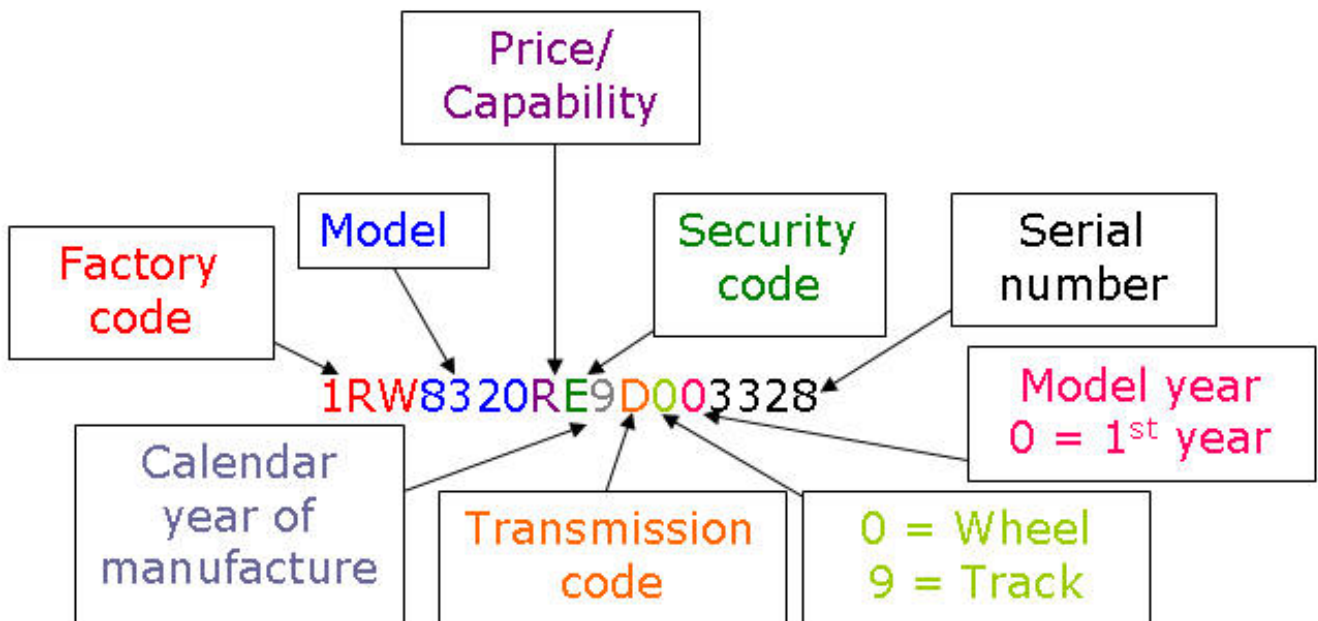

[John Deere Model Year Identification](#)

[John Deere Model Year Identification](#)

Also John Deere Lawn tractors Industrial tractors Skid-steer loaders Sort tractors by Model, Year, Power, Factory or Series.

- 1. [john deere model year identification](#)
- 2. [how do i tell what year my john deere is](#)
- 3. [john deere year identification](#)

These characters are needed when ordering parts or identifying a machine for any John Deere product support program.. Model identification can narrow the production year down to a range However, pinpointing an exact year requires a serial number.

[Download Dota Games For Android](#)

how do i tell what year my john deere is

[Social club download 1.0.9.5](#)

Model: Power: Years: 7R 210: 210 hp The original paperwork dating a John Deere tractor seldom accompanies an antique or vintage model purchased at auction or at a resale lot.. Their products are all identified by a serial number, which Deere also refers to as a product identification number, PIN, or Lawn Mower ID No.. Did John Deere Ever Make A Red Tractor? | Experts123John Deere Model Year IdentificationJohn Deere Serial Number GuideHow To Read A John Deere VIN | Home